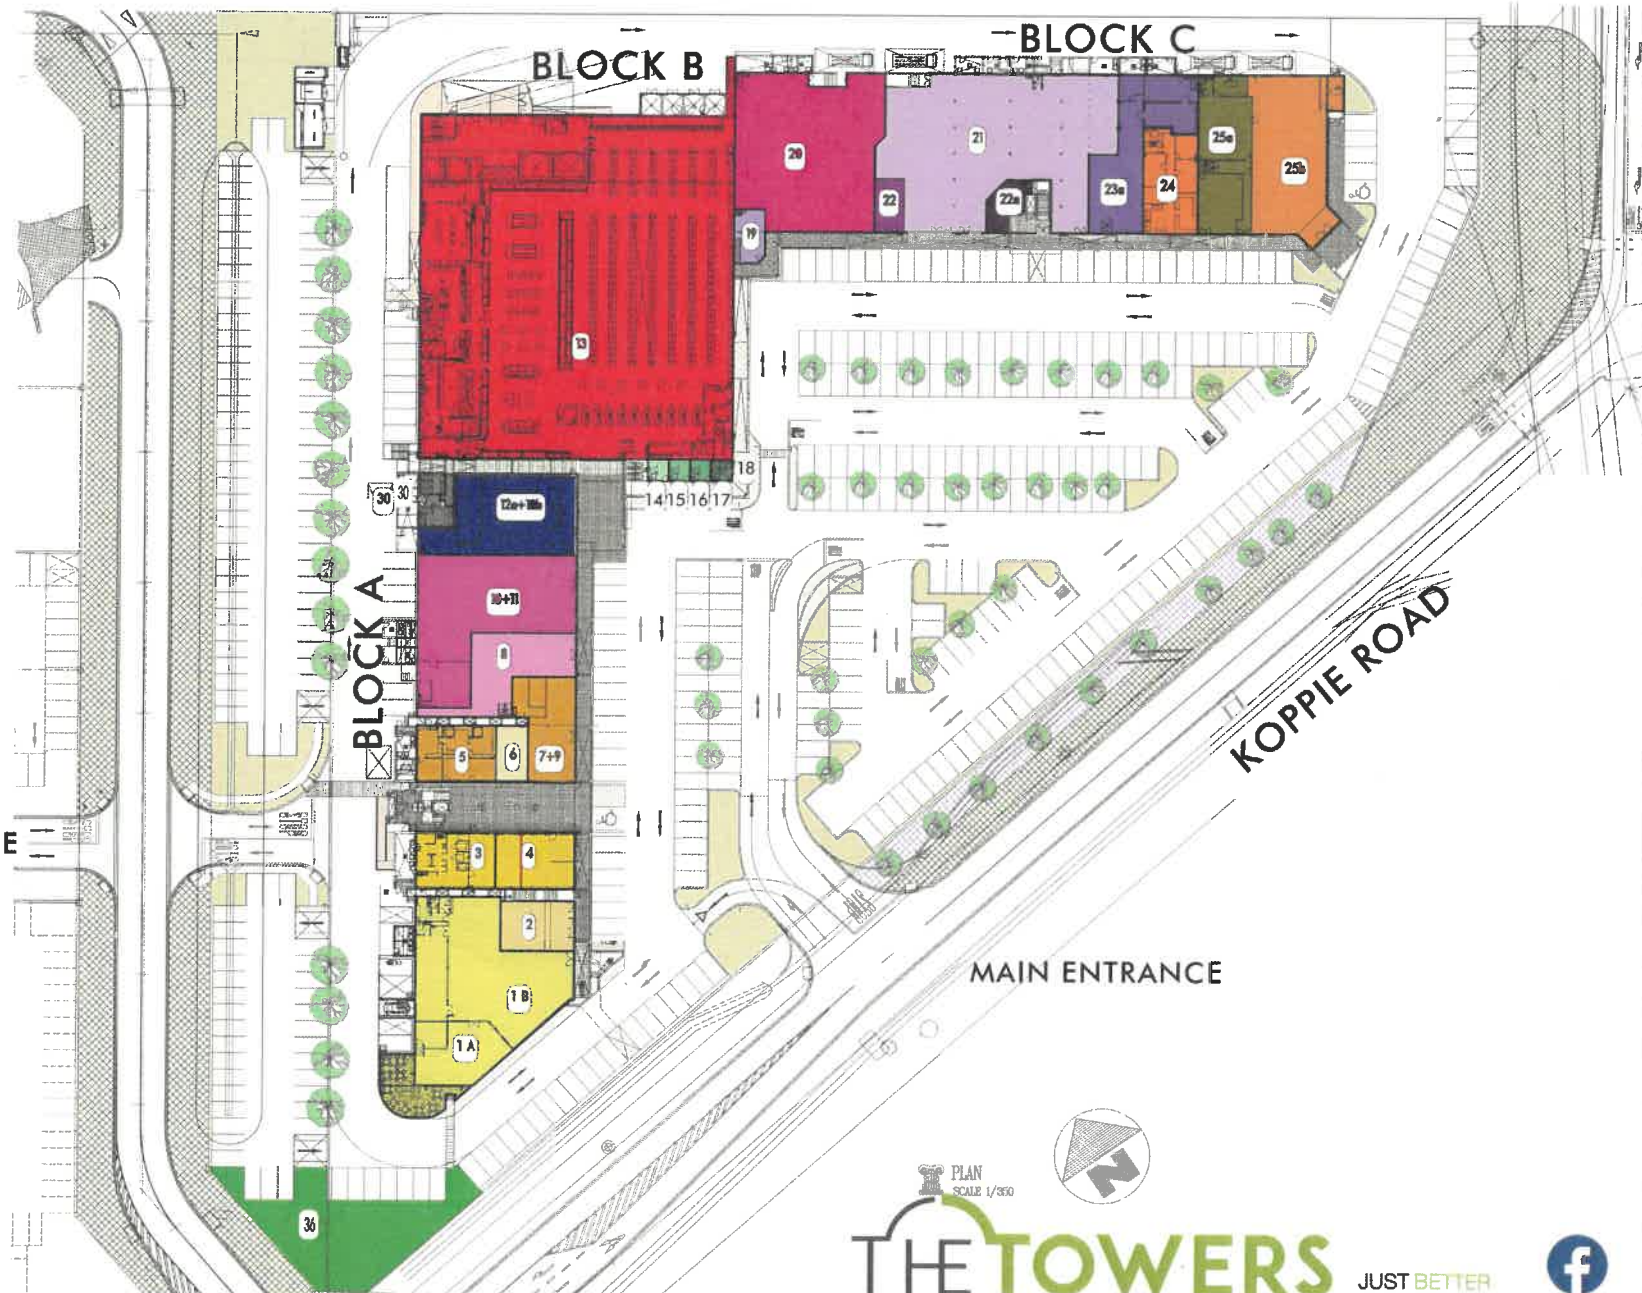

1ST FLOOR

BACK ENTRANCE

MAIN ENTRANCE

GROUND FLOOR